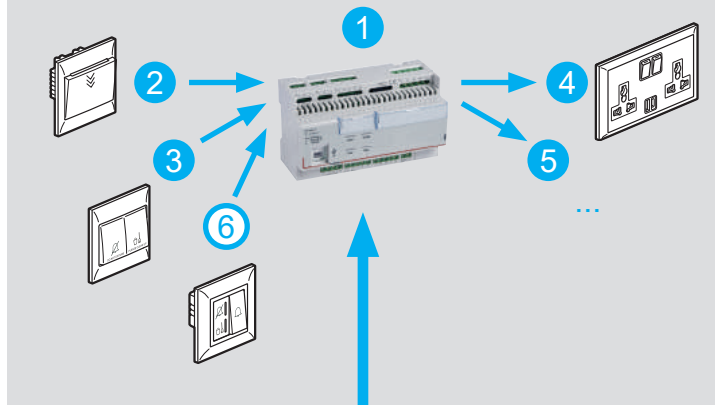

Belanko™ S

hotel equipment

Material: Thermoplastic with glossy finish
Dimensions: 86 x 86 x 9.5 mm (1 gang)
Supplied with 2 screws M3.5 for BS boxes

Pack	Cat.Nos	Key card switch
1	6 176 12	16 A - 230 V~ - 50/60 Hz Time delay of approx. 30 s after card removal Use card with width max. 54 mm
1	6 177 12	○ White
1	6 178 12	● Anthracite ○ Ivory

Pack	Cat.Nos	Hotel bedrooms call indicators
10	6 176 13	2 settings : - Do not disturb - Please clean the room
10	6 177 13	Indicator for corridor Installed in the corridor, displays calls
10	6 178 13	○ White ● Anthracite ○ Ivory
10	6 176 14	Internal control unit Installed in the room, allows the user to select the desired setting
10	6 177 14	○ White
10	6 178 14	● Anthracite ○ Ivory

Pack	Cat.Nos	Shaver sockets
1	6 176 08	Conform to BS 61558. 115/230 V - 20 VA - 50/60 Hz Surface or flush-mounting, back box to be min. 47 mm deep. Spacer delivered to fit in standard box, deep 35 mm
1	6 177 08	2 gang
1	6 178 08	○ White ● Anthracite ○ Ivory

Pack	Cat.Nos	Security switch
1	6 176 19	1 A resistive - 250 V~
1	6 177 19	Panic button
1	6 178 19	○ White ● Anthracite ○ Ivory

Pack	Cat.Nos	Arteor adaptor
20	6 176 37	Allows the integration of 2 modules Arteor mechanisms such as R.C.B.O., automatic switch, skirting lights, USB charger, etc
20	6 177 37	1 gang
20	6 178 37	○ White ● Anthracite ○ Ivory

Belanko™ S

hotel equipment

Guest Room Management System

The Room Controller Unit, Cat.No 048408 or 048412, associated with mechanical Belanko™ S functions can manage the lights, sockets outlet, ventilation and curtains independently in each room. It can be integrated with the Building Management System (BMS) and the Property Management System (PMS) in order to enable a global management of the building and the hotel's operations.

For complementary information on the Room controller, please contact us