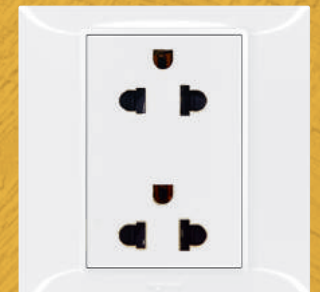

BS socket outlet with USB A-Type charger

Shaver socket

Indicator for corridor

Key card switch

Euro/Us socket outlet

1: Available on request

STYLISH DESIGN

Anthracite

Ivory

6 176 01

6 176 05

6 176 07

6 176 11

6 176 16

Conform to BS EN 60669-1
 Material: Thermoplastic with glossy finish
 Dimensions: 86 x 86 x 9.5 mm (1 gang)
 Supplied with 2 screws M3.5 for BS boxes

Pack	Cat.Nos	Single pole switches 10 AX - 250 V~
10	6 176 00	1 gang - 1-way switch ○ White ● Anthracite ● Ivory
10	6 177 00	
10	6 178 00	
10	6 176 01	1 gang - 2-way switch ○ White ● Anthracite ● Ivory
10	6 177 01	
10	6 178 01	
10	6 176 02	2 gang - 1-way switch ○ White ● Anthracite ● Ivory
10	6 177 02	
10	6 178 02	
10	6 176 03	2 gang - 2-way switch ○ White ● Anthracite ● Ivory
10	6 177 03	
10	6 178 03	
10	6 176 09	Intermediate switch ○ White ● Anthracite ● Ivory
10	6 177 09	
10	6 178 09	
10	6 176 04	3 gang - 1-way switch ○ White ● Anthracite ● Ivory
10	6 177 04	
10	6 178 04	
10	6 176 05	3 gang - 2-way switch ○ White ● Anthracite ● Ivory
10	6 177 05	
10	6 178 05	
10	6 176 06	4 gang - 1-way switch ○ White ● Anthracite ● Ivory
10	6 177 06	
10	6 178 06	
10	6 176 07	4 gang - 2-way switch ○ White ● Anthracite ● Ivory
10	6 177 07	
10	6 178 07	