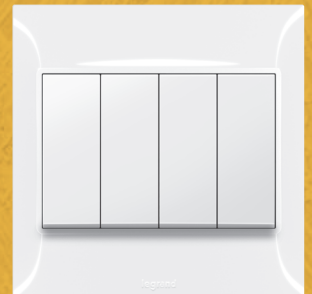

4 gang switch