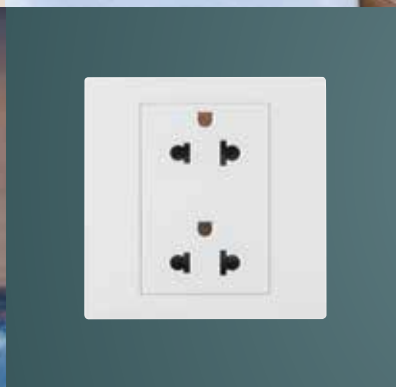

Made for Every Day

Work, live, and play. When every day is a flurry of activities in different spaces, **Obria™** can be the constant that synergistically connects every space – for working, living and playing. **Obria™** is made for every day.