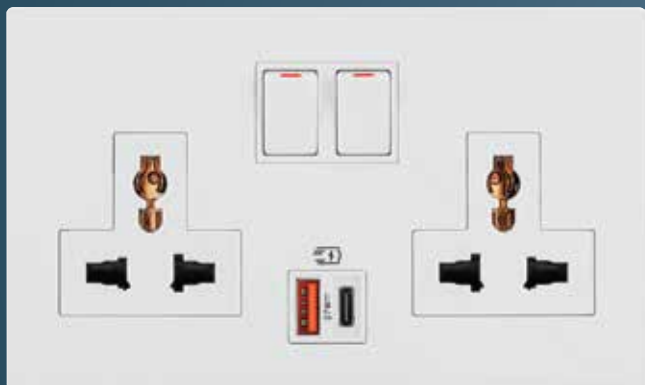

DND/MUR indicator + doorbell

DND/MUR guest room control

2-gang Multi Standard socket with USB Type-A & Type-C fast charge feature (Power Delivery)

Adaptor for Arteor mechanism

More Functions

For complex hospitality projects that call for added functions, **Obria™** works seamlessly with the Arteor adapter to offer more.

Electronic room thermostat

Double USB Type-C charger 30W Fast charge

Key card switch

Shaver socket

Time Saving

Large terminal capacity allows for quick and easy wiring.

Robustness

The one-piece structure of the base and support, combined with the ribbed pattern, makes the switch strong and sturdy.