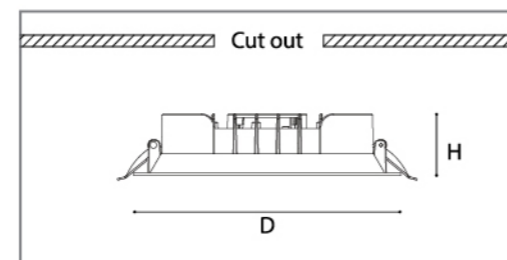

3 Driver

- External constant current driver
- Conforming to LVD and EMC